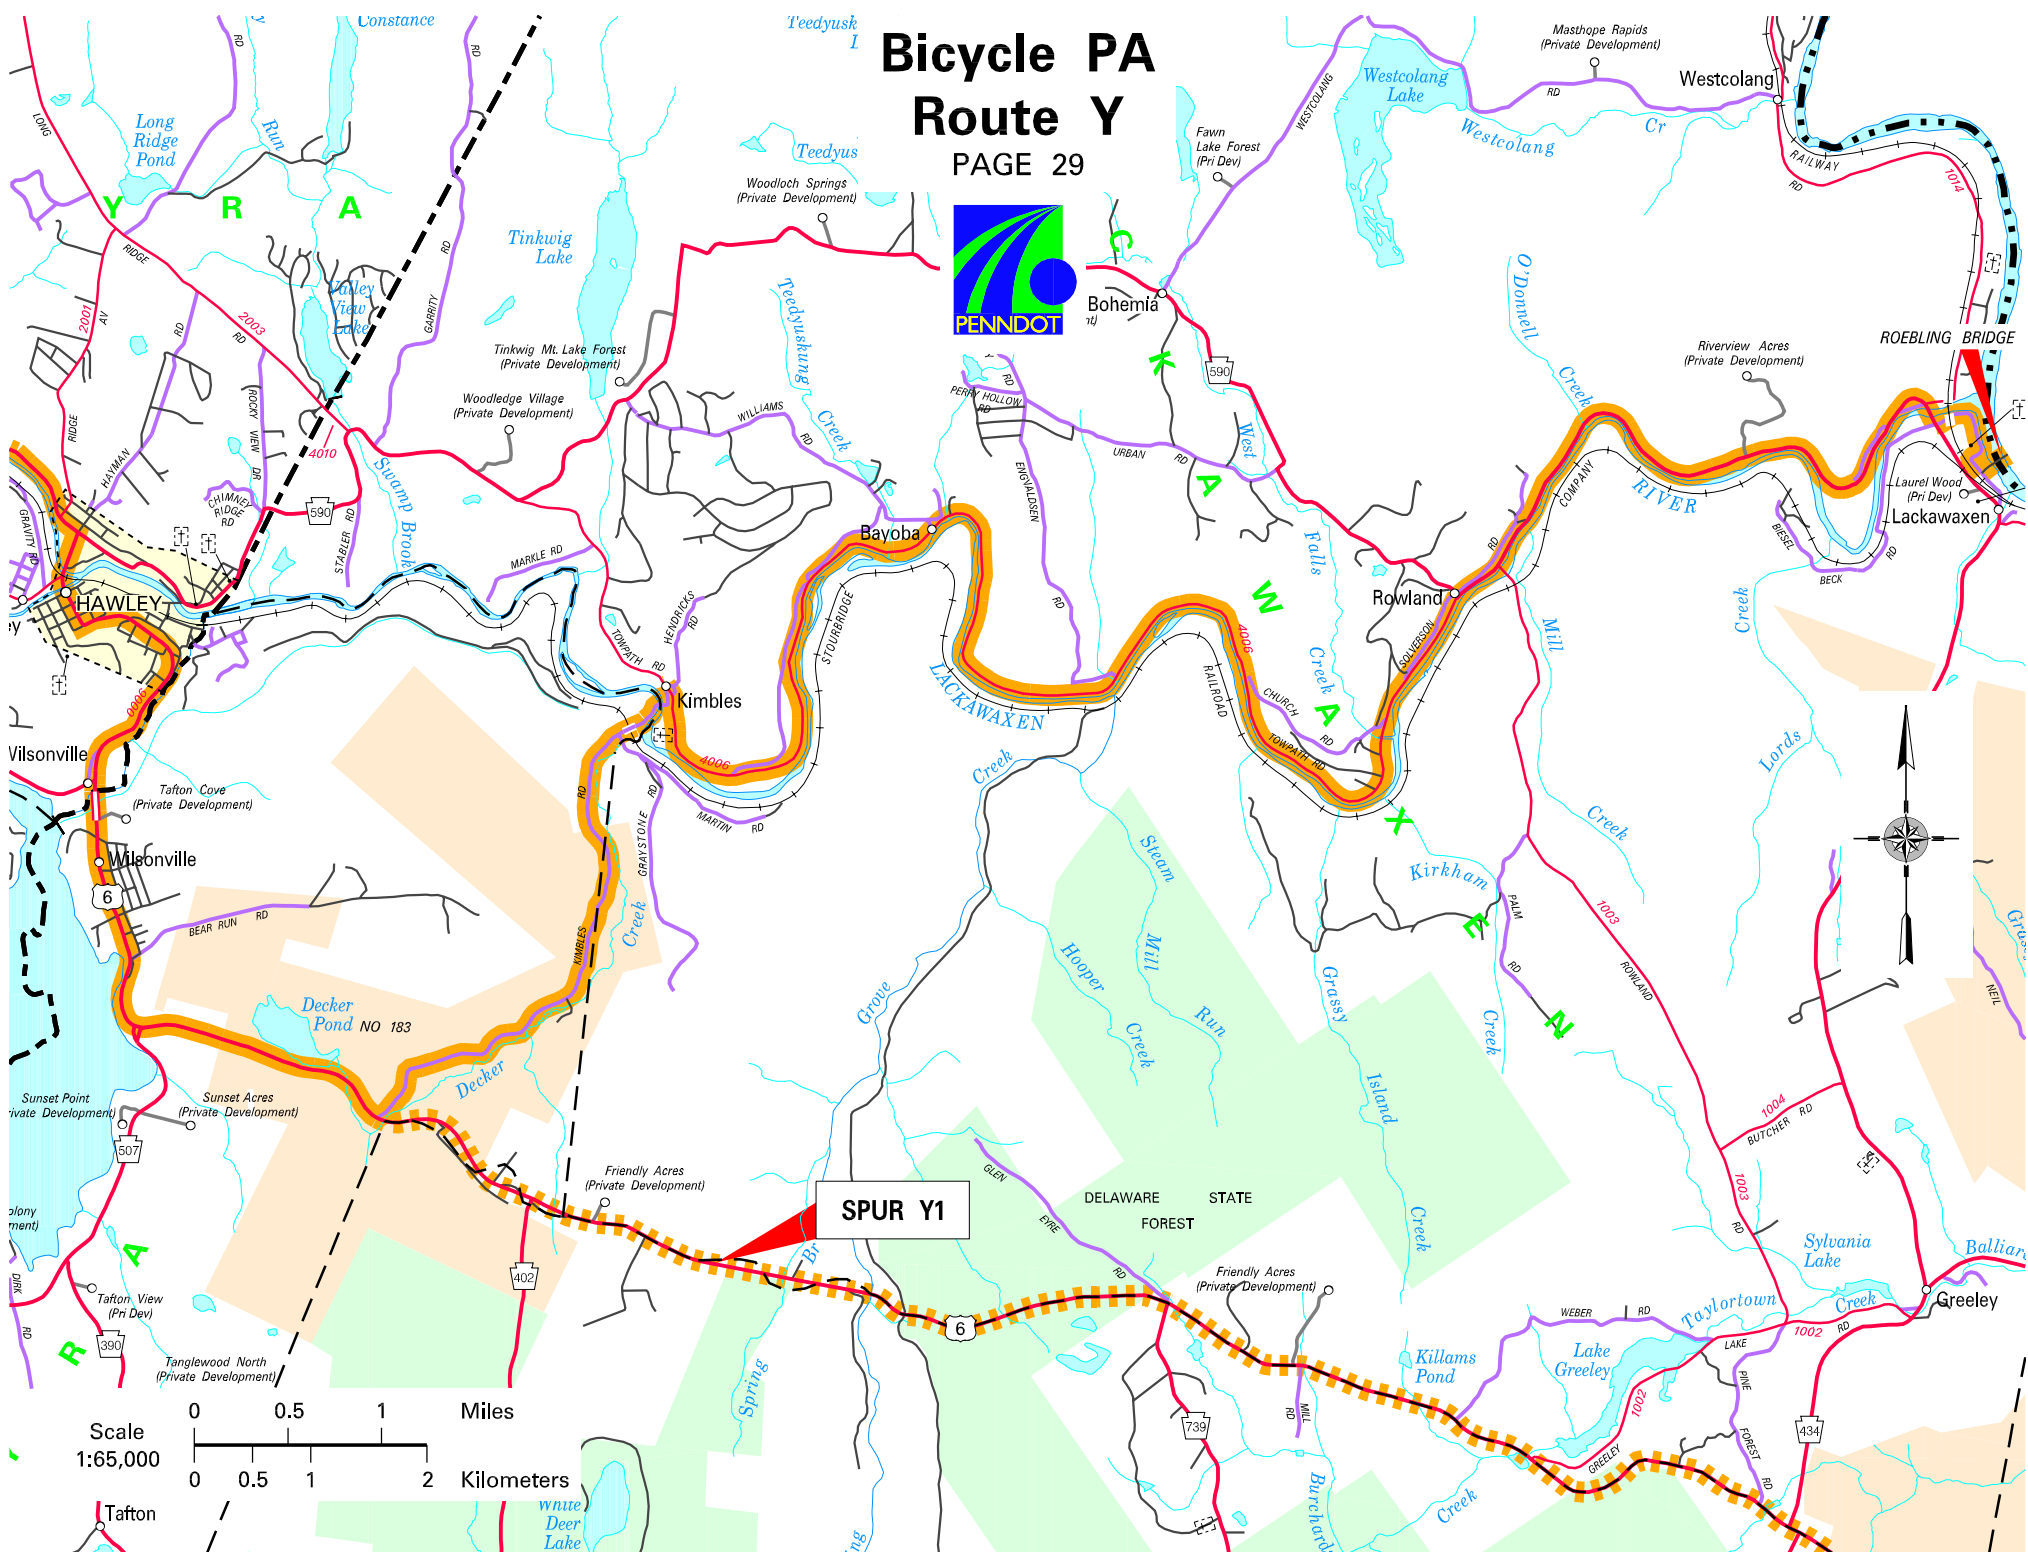

Bicycle PA Route Y

PAGE 29

SPUR Y1

Tafton